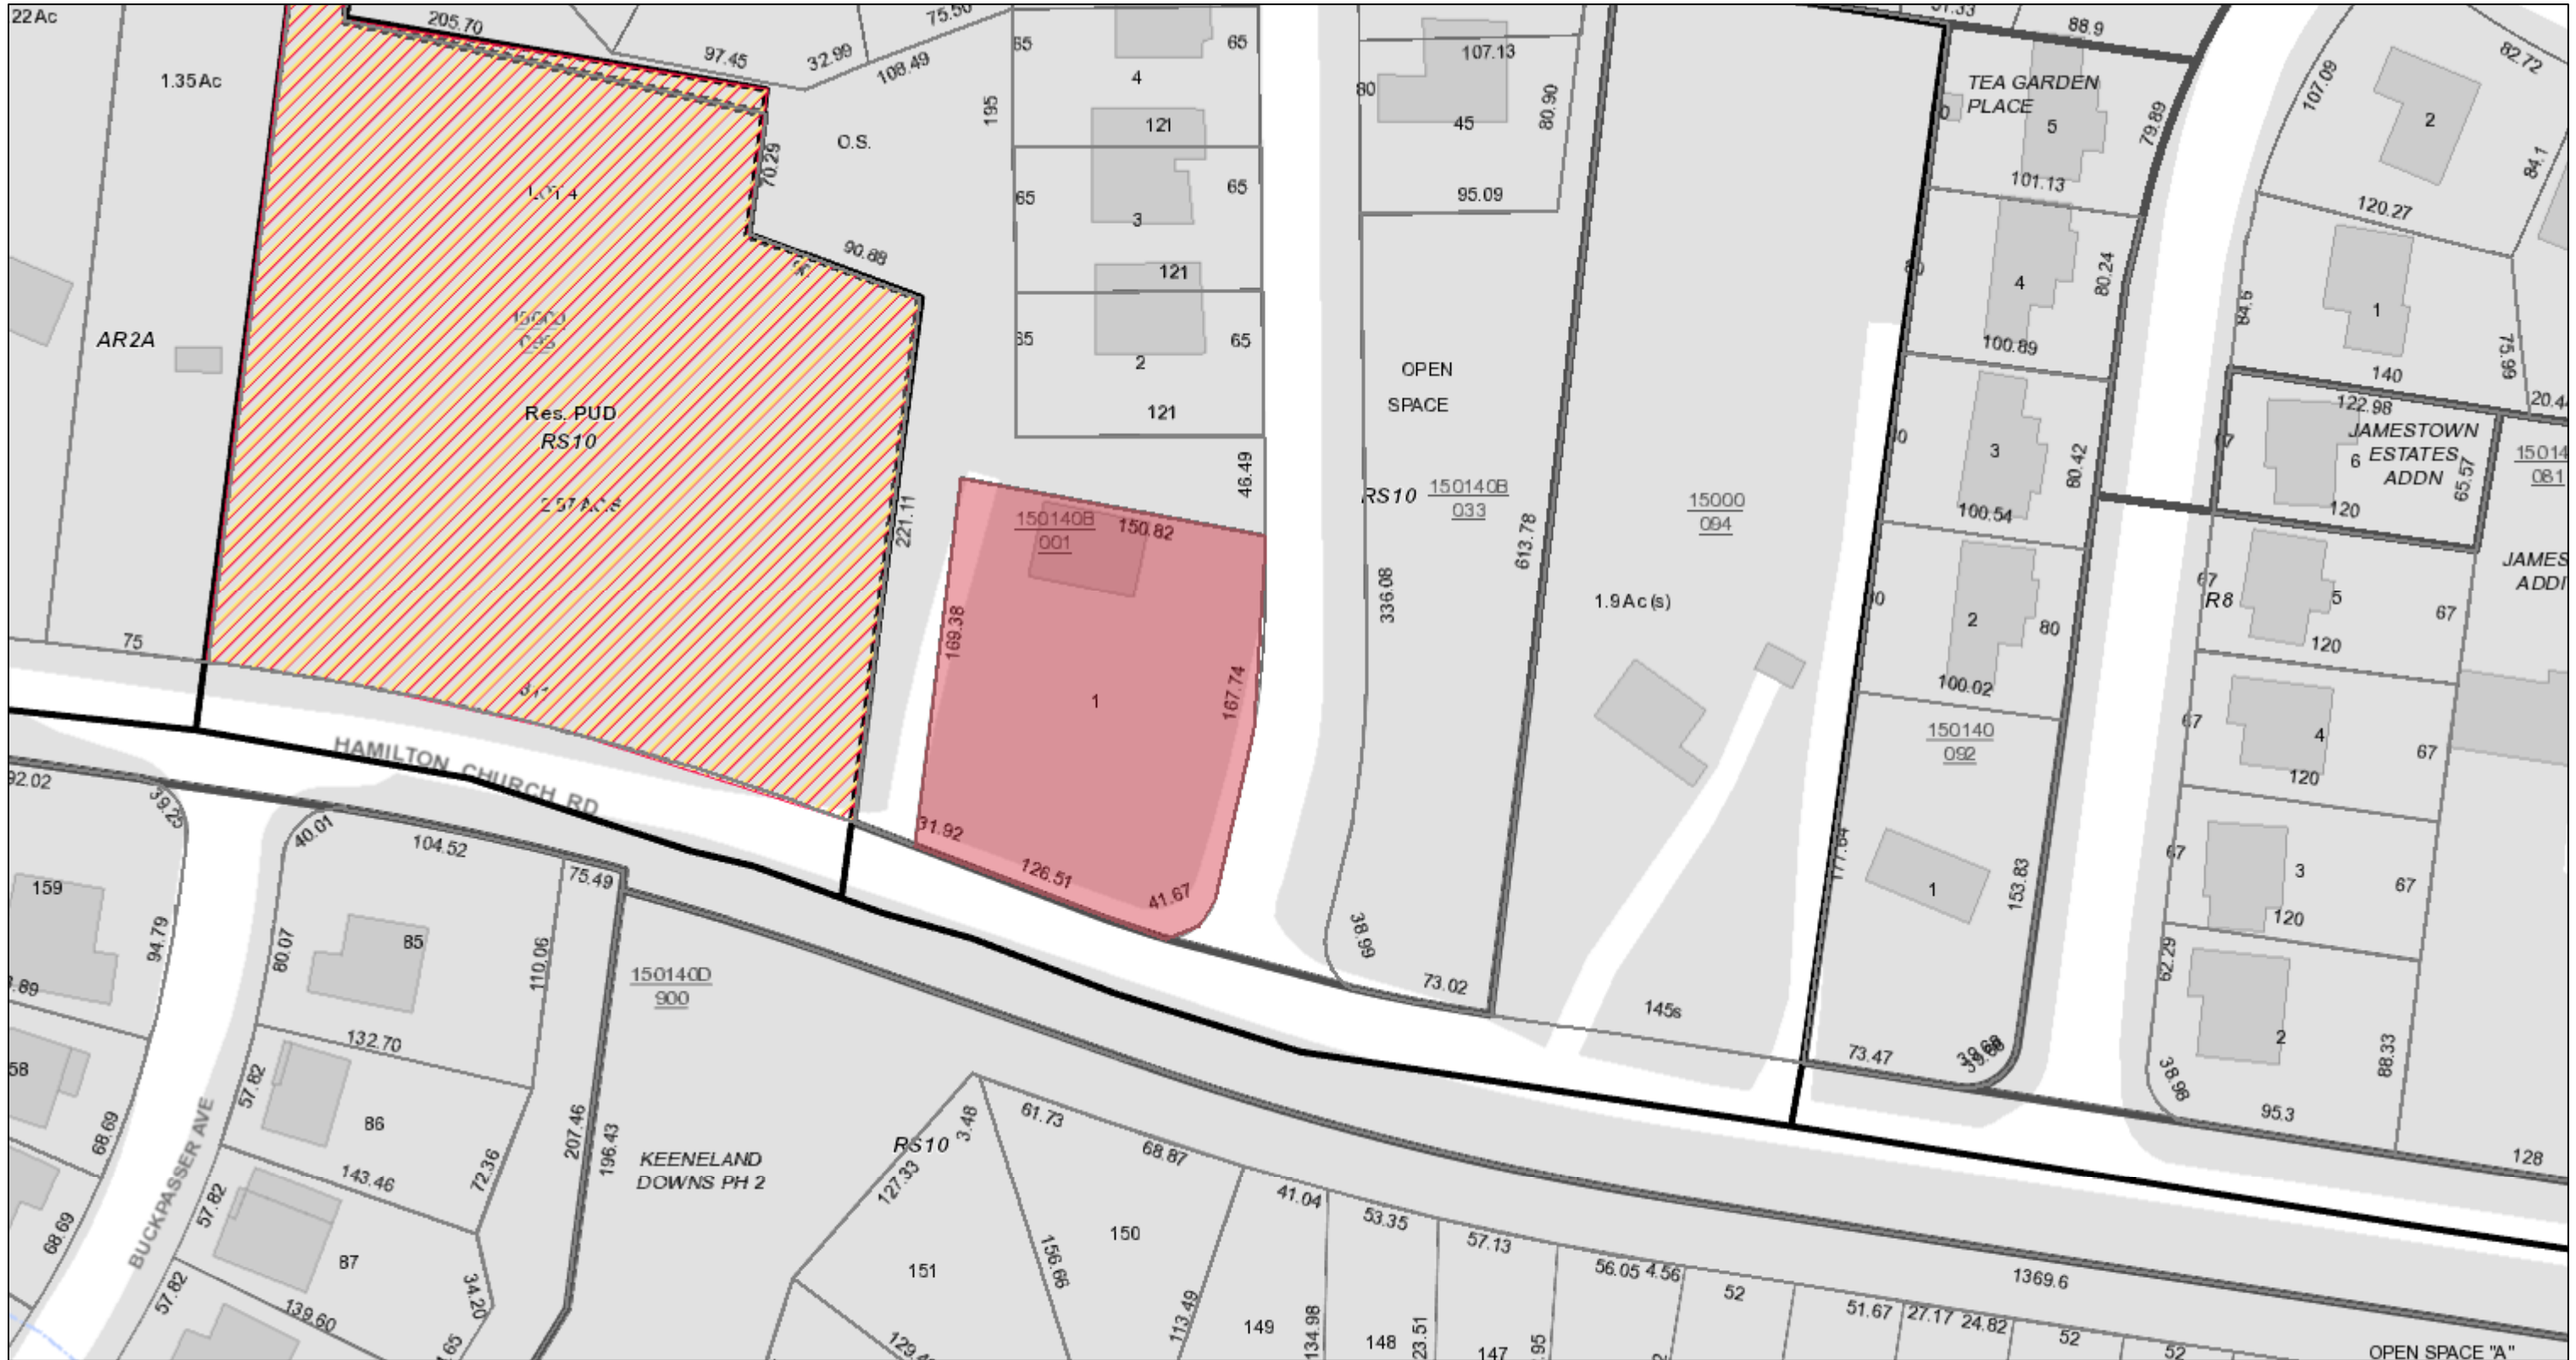

Nashville / Davidson County Parcel Viewer

February 12, 2021

1:1,128

- polygonLayer**
-  Urban Design Overlay
 -  Override 1
 -  Zoning
 -  Historic Neighborhood Conservation Overlay
 -  Planned Unit Development
 -  Residential Accessory Structure Overlay
- Ownership Parcels

Metro GIS