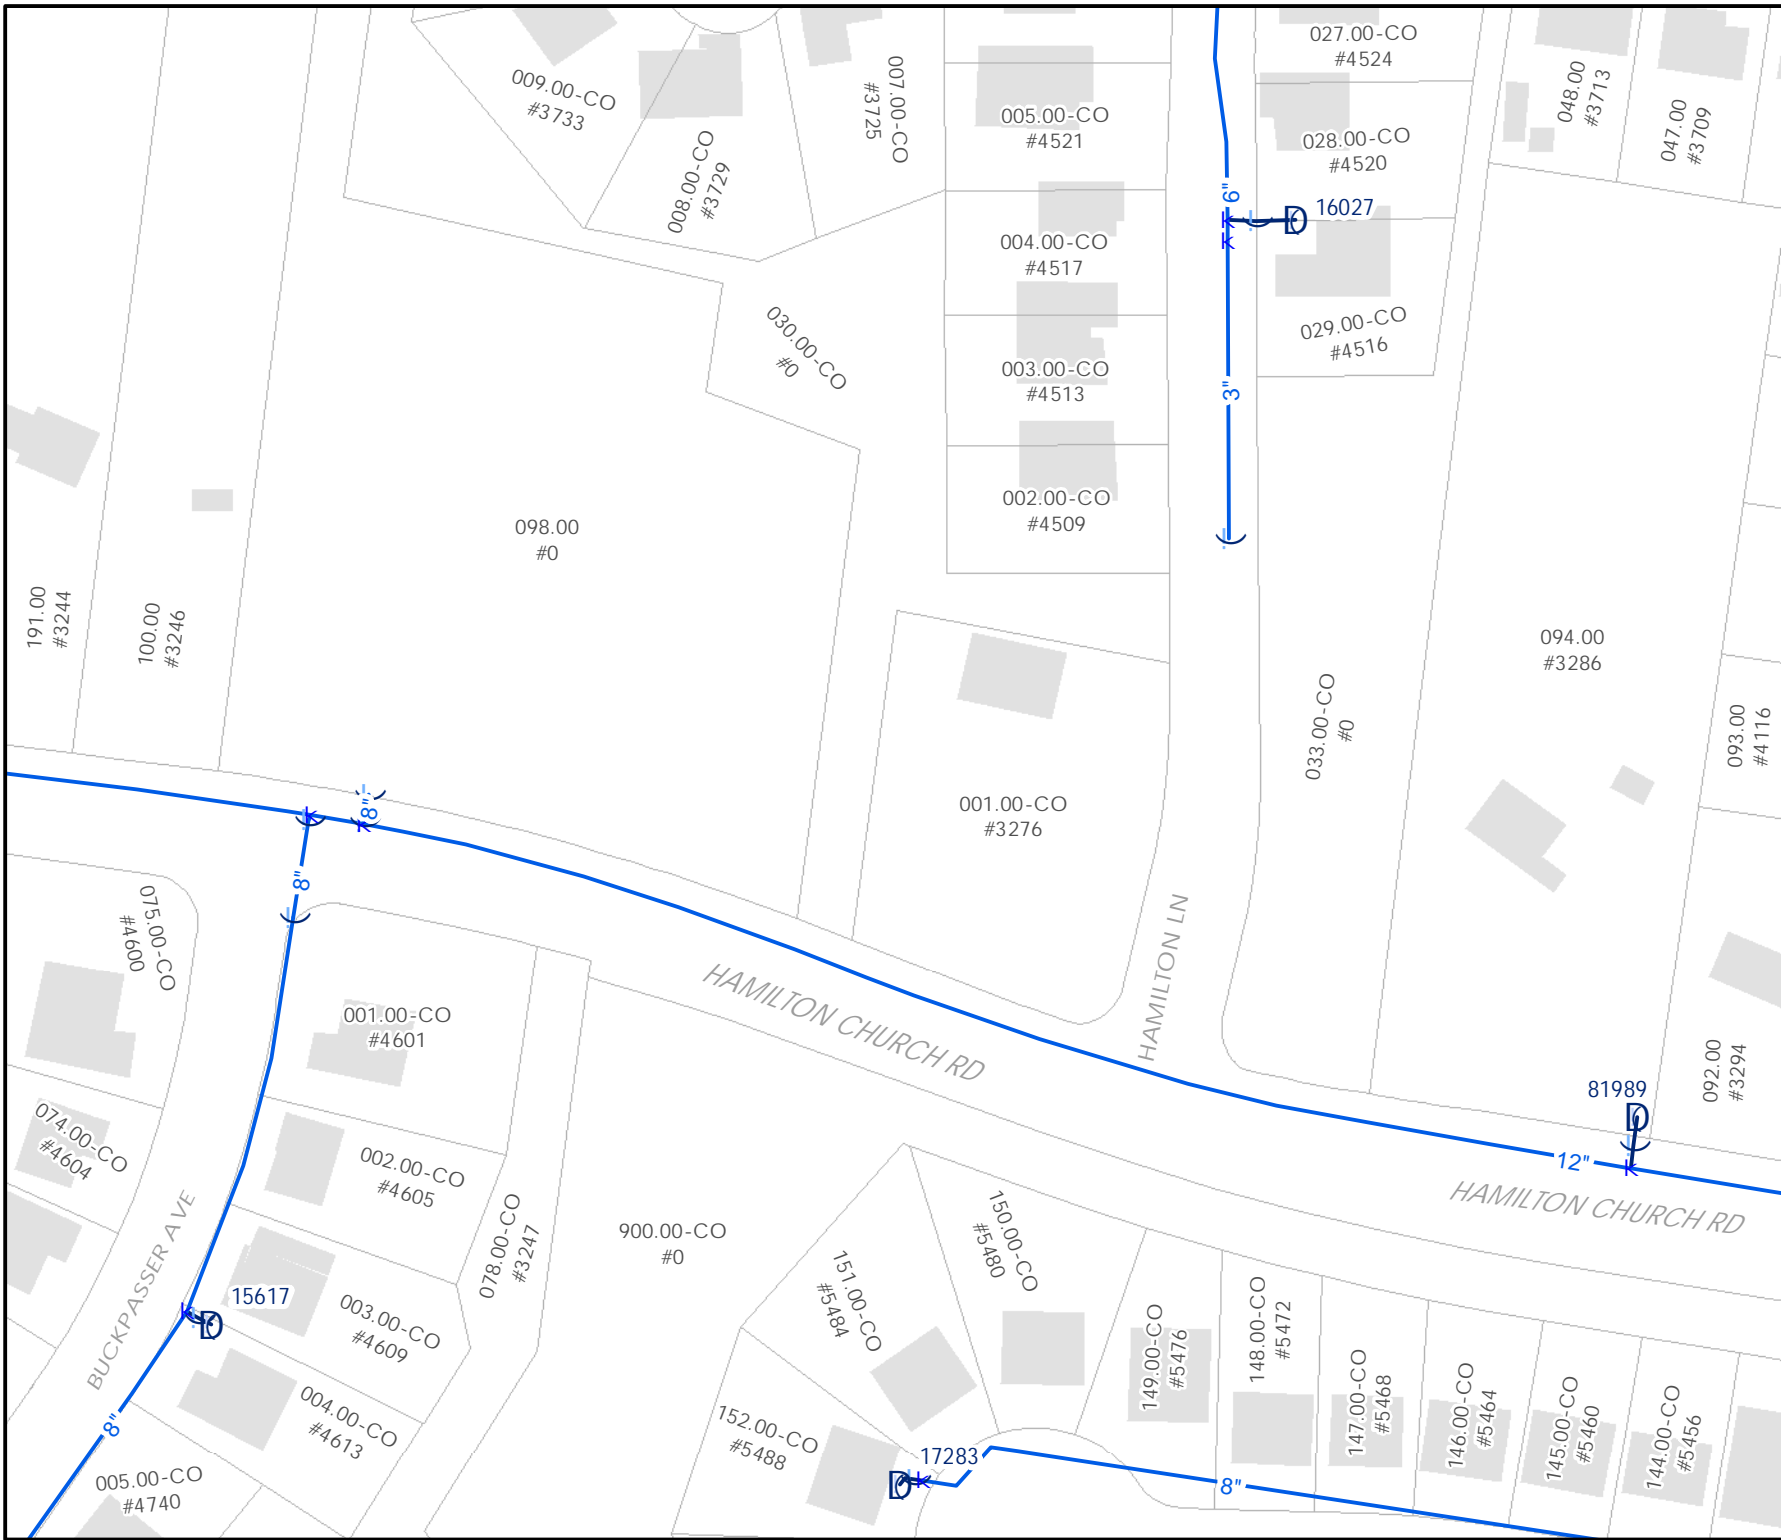

Not to Scale
Date: 2/11/2021

--- CAUTION ---
THE POSITION OF THE
WATER AND SANITARY
SEWER MAINS SHOWN
ARE APPROXIMATE AND
ARE INTENDED TO
SHOW THE GENERAL
LOCATIONS ONLY.
THE SIZES NOTED ARE
TO THE BEST OF MWS
KNOWLEDGE. IN ALL
CASES WHERE PRECISE
LOCATION AND MAIN
SIZES ARE REQUIRED,
FIELD VERIFICATION
WILL BE NECESSARY.

Legend
Water Main
— In Service