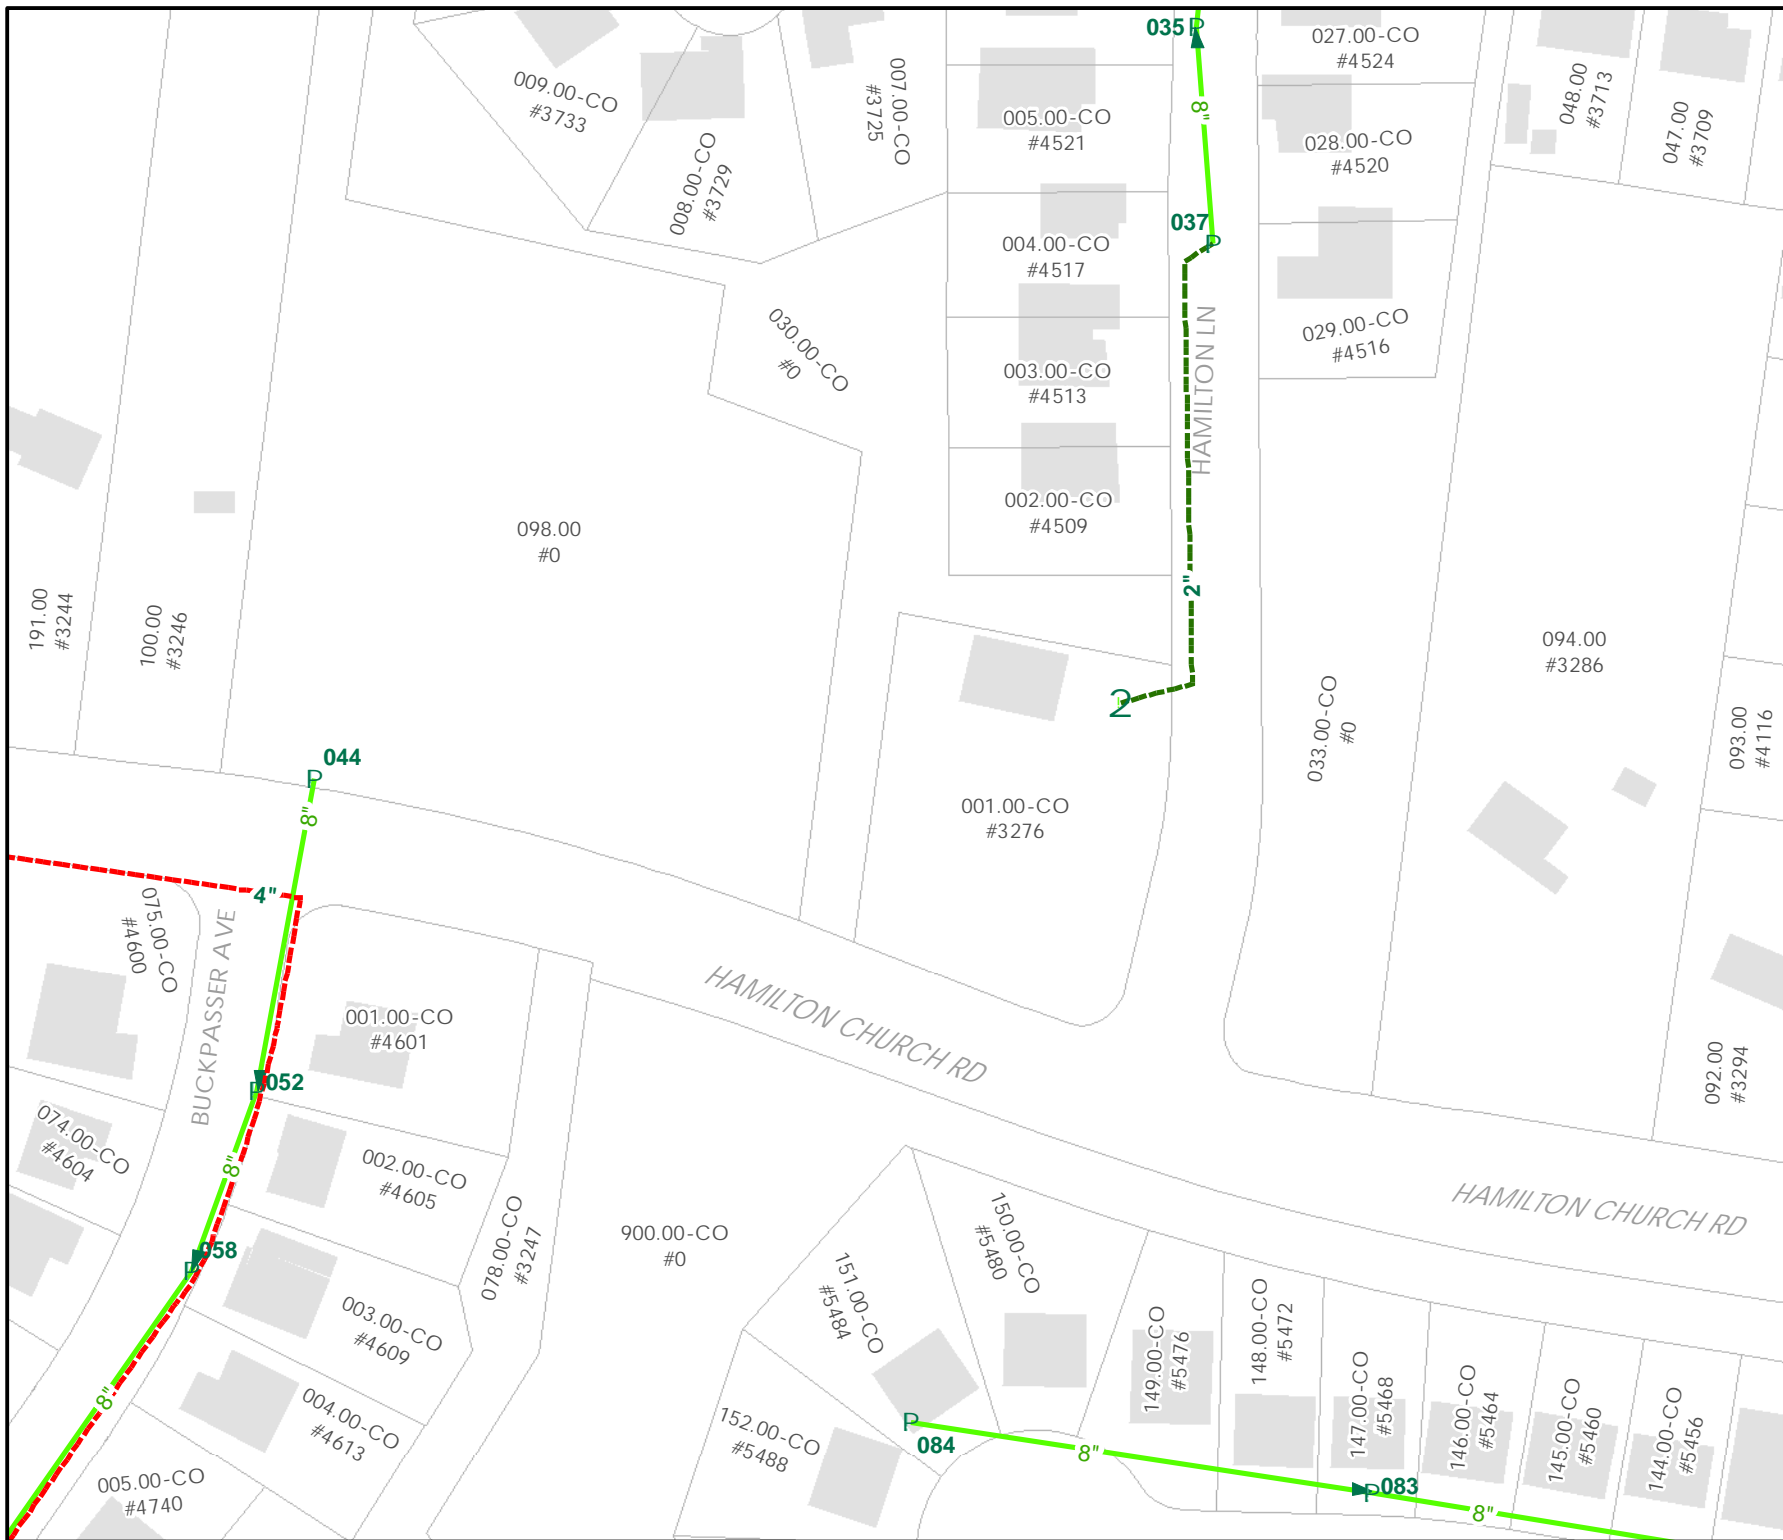

Not to Scale  
Date: 2/11/2021

--- CAUTION ---  
THE POSITION OF THE  
WATER AND SANITARY  
SEWER MAINS SHOWN  
ARE APPROXIMATE AND  
ARE INTENDED TO  
SHOW THE GENERAL  
LOCATIONS ONLY.  
THE SIZES NOTED ARE  
TO THE BEST OF MWS  
KNOWLEDGE. IN ALL  
CASES WHERE PRECISE  
LOCATION AND MAIN  
SIZES ARE REQUIRED,  
FIELD VERIFICATION  
WILL BE NECESSARY.

**Legend**

**Sewer Force Main**

- Abandoned
- - - In Service

**Sewer Gravity Main**

- In Service